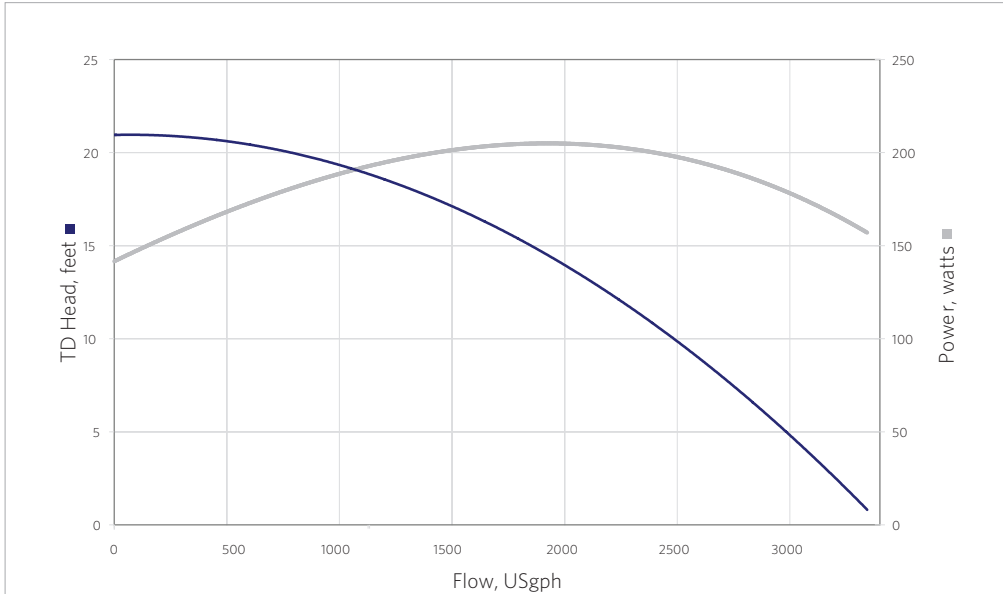

Sequence® 1000 Series - Model 3300SEQ21

The Classic! The 1000 series has set the standard by which all others are measured. Perfect blend of medium pressure and ample flow for the majority of ponds.

Flow At Total Dynamic Head	4'	8'	12'	16'	20'
GPM	51	45	38	28	13
GPH	3060	2700	2280	1680	780

3 YEAR LIMITED WARRANTY

8 FOOT CORDSET

TEFC FANCOOLED MOTOR

MODEL	3300SEQ21
INLET	1.5"
DISCHARGE	1.5"
MAX FLOW (gph)	3300
MAX HEAD (feet)	21'
MAX POWER (watts)	206
MAX CURRENT (amps)	2.36
@ (volts)	115/230
MOTOR HP	1/3, 1/4, 1/6, 1/8
MOTOR TYPE	56J
MOTOR ENCLOSURE	TEFC
IMPELLER	4